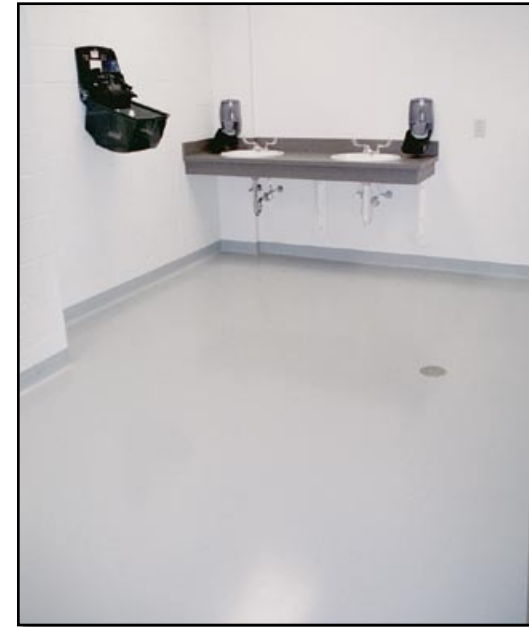

Special Blue Quartz System

ECO-HTS™ Canada Gray