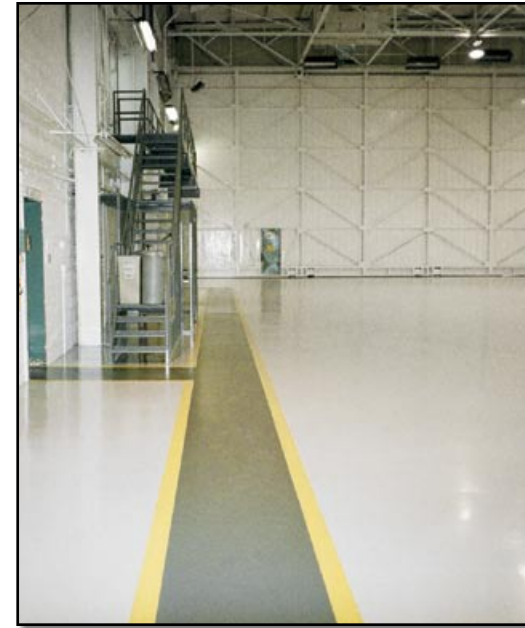

HITECH

CONCRETE COATINGS
INCORPORATED

High-Performance
Coatings and Resurfacing
Polishing and Staining

Client ▶ **SIGNATURE
FLIGHT**
Dulles, Virginia

**Floor
System** ▶ **ECO-HTS™**
Canada Gray - Regal Blue
Yellow Urethane Lines