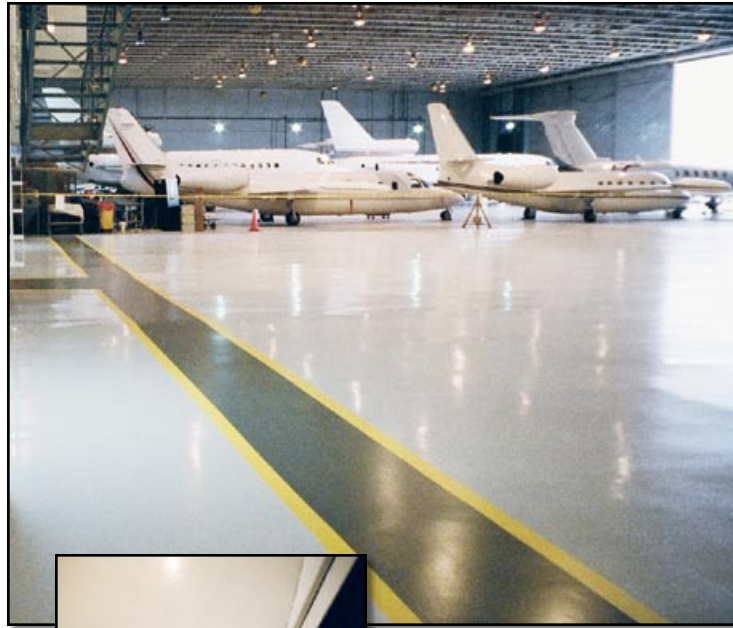

HITECH

CONCRETE COATINGS
INCORPORATED

High-Performance
Coatings and Resurfacing
Polishing and Staining

Client ▶ **SIGNATURE
FLIGHT**
Dulles, Virginia

**Floor
System** ▶ **ECO-HTS™**
Canada Gray - Regal Blue
Yellow Urethane Lines