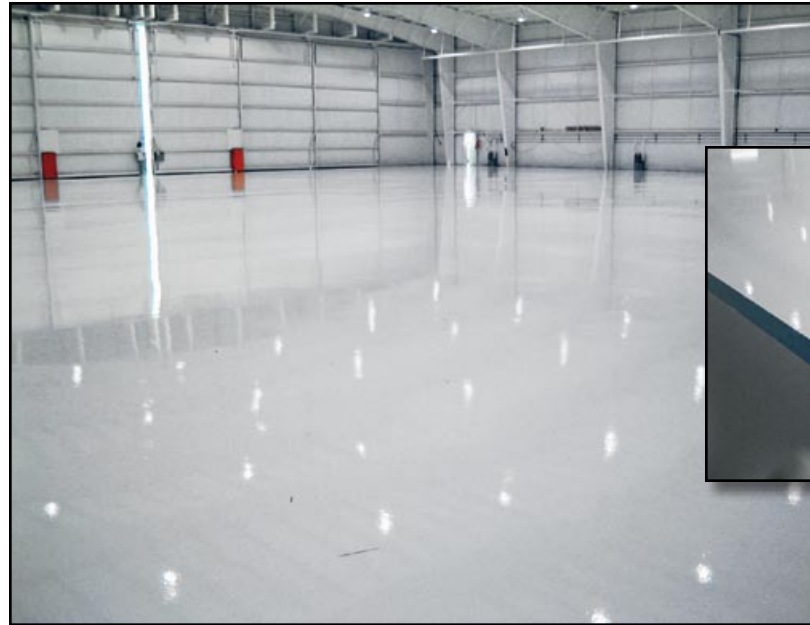

HITeCH

CONCRETE COATINGS
INCORPORATED

High-Performance
Coatings and Resurfacing
Polishing and Staining

Client ▶ **RIDER JET
CENTER**
Hagerstown, MD

**Floor
System** ▶ **ECO-HTS™ Canada Gray**
ECO-HPS® White
Regal Blue Lines