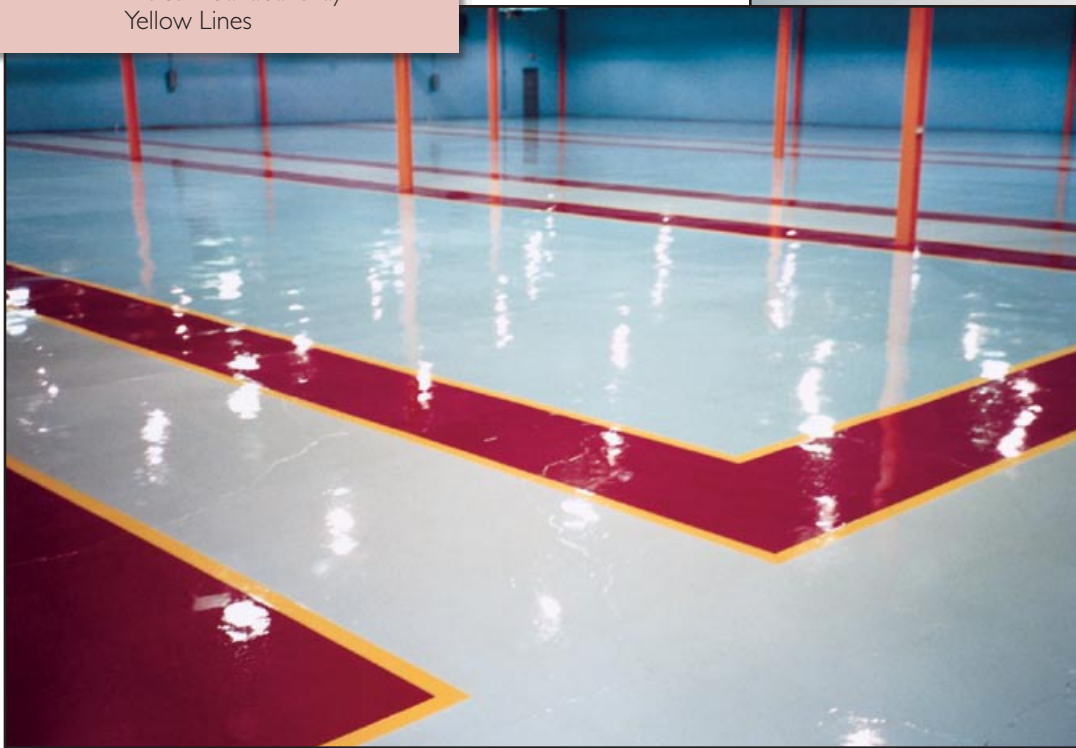

HITECH

CONCRETE COATINGS
INCORPORATED

High-Performance
Coatings and Resurfacing
Polishing and Staining

Client ▶ SHORE PLASTICS
Long Island, NY

Floor System ▶ TENNANT ECO-HPS®
Center - Smoke Blue
Walkway - Rotunda Red
Aisles - Canada Gray
Yellow Lines

ECO-HPS®
Smoke Blue

ECO-HPS®
Rotunda Red

Yellow
Urethane

ECO-HPS®
Canada Gray