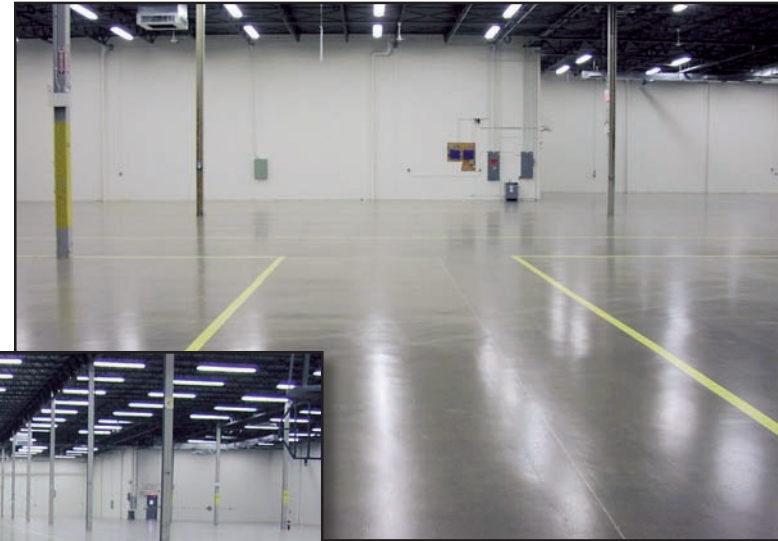

HITECH

CONCRETE COATINGS
INCORPORATED

High-Performance
Coatings and Resurfacing
Polishing and Staining

**Client ▶ HIGH ASSOCIATES
TENANT BUILDING**

Greenfield
Corporate Center
Lancaster, PA

**Floor
System ▶ ECO-HTS™ Neutral
Yellow Urethane Lines**